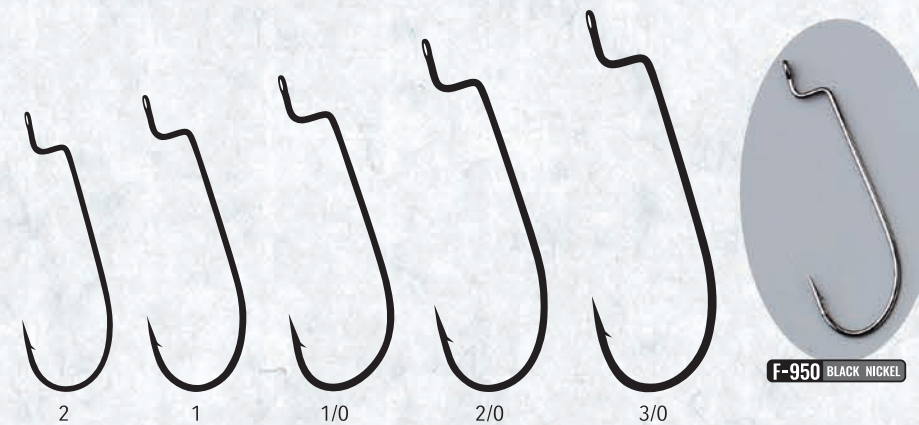

CARP REVO F-865 BLACK NICKEL

WORM OFF 0724 F-950 BLACK NICKEL