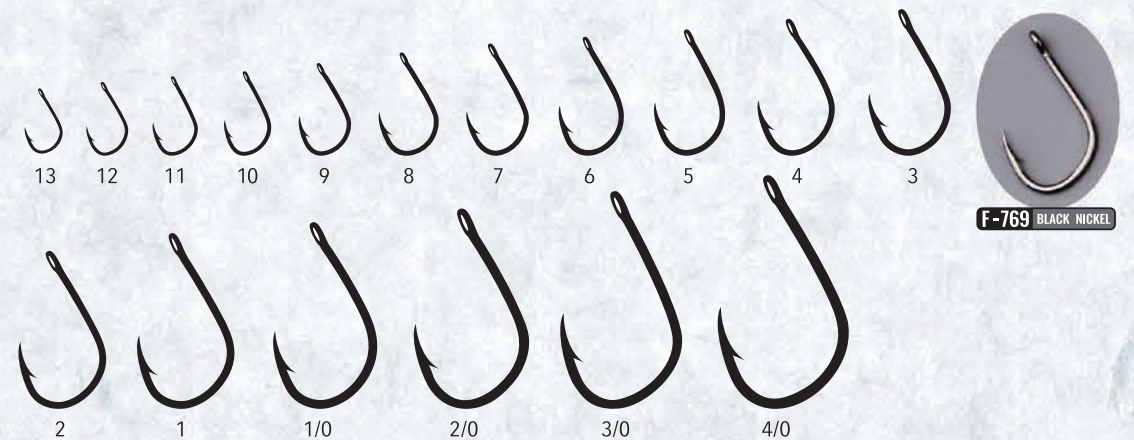

ISEAMA RINGED F-769 BLACK NICKEL