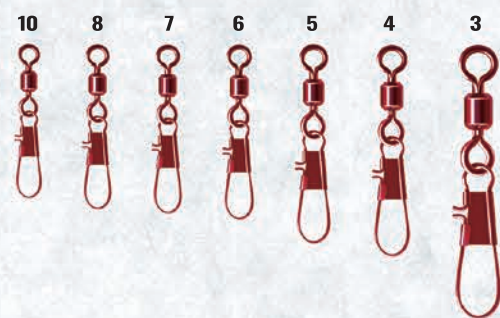

200-H POWER STAINLESS SWIVEL STAINLESS *New!*

■SPECIFICATION

SIZE	10	8	7	6	5	4	3
STRENGTH	kg 5.5	5.5	5.5	5.5	14	14	19
	LB 12.12	12.12	12.12	12.12	30.8	30.86	41.88
WEIGHT(g)	0.17	0.21	0.26	0.32	0.42	0.55	0.85
QUANTITY	4	4	4	4	4	3	3

200-H