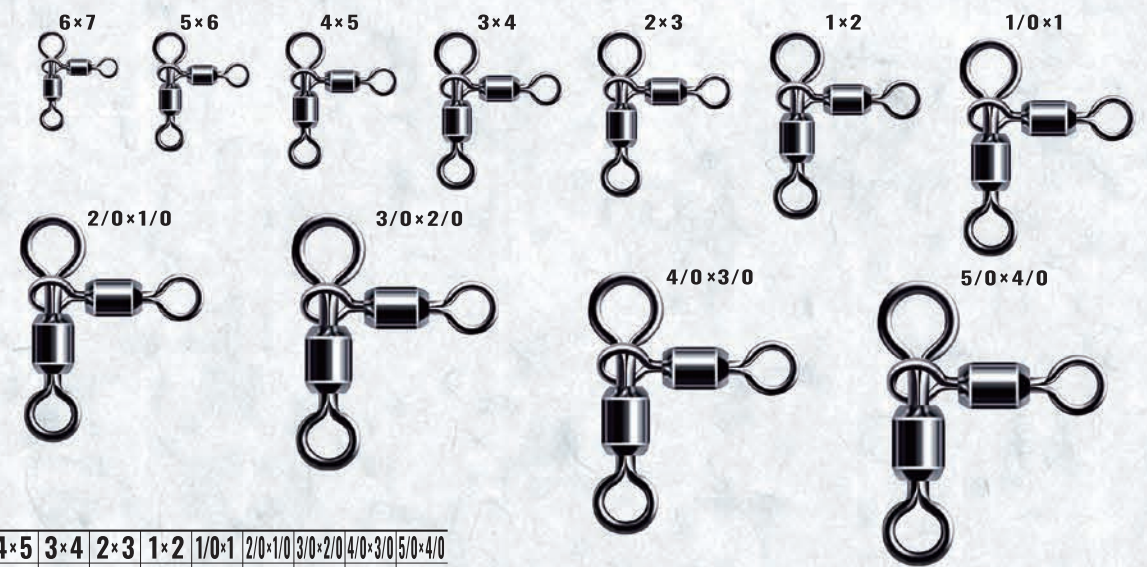

210-E POWER STAINLESS SWIVEL STAINLESS

■ SPECIFICATION

SIZE	6x7	5x6	4x5	3x4	2x3	1x2	1/0x1	2/0x1/0	3/0x2/0	4/0x3/0	5/0x4/0
STRENGTH kg	38	42	63	81	93	139	172	193	288	327	391
STRENGTH lb	83.75	92.57	138.82	178.52	204.97	306.36	379.09	425.37	634.75	720.71	861.76
WEIGHT(g)	0.35	0.49	0.67	1.03	1.52	2.04	2.84	3.94	5.32	6.76	8.56
QUANTITY	4	5	5	5	5	4	3	2	2	1	1