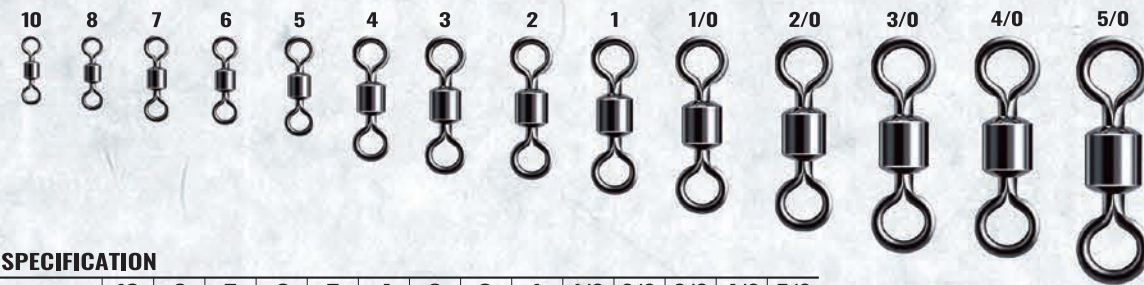

210-A POWER STAINLESS SWIVEL STAINLESS

■SPECIFICATION

SIZE	10	8	7	6	5	4	3	2	1	1/0	2/0	3/0	4/0	5/0
STRENGTH	kg 19	27	38	46	55	76	91	133	189	212	316	361	430	540
	LB 41.88	59.51	83.75	101.38	121.22	167.50	200.56	293.13	416.56	467.25	696.46	795.64	947.72	1190.16
WEIGHT(g)	0.07	0.10	0.14	0.20	0.26	0.40	0.58	0.82	1.09	1.57	2.15	2.87	3.61	4.58
QUANTITY	10	10	10	10	10	10	9	7	5	4	4	3	2	2