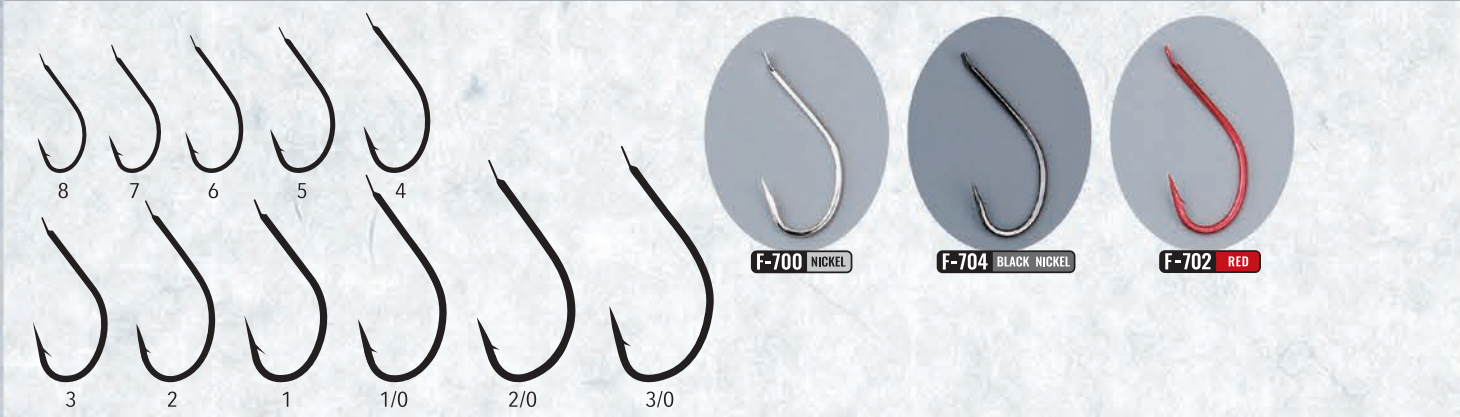

SEIGO F-700 NICKEL F-704 BLACK NICKEL F-702 RED