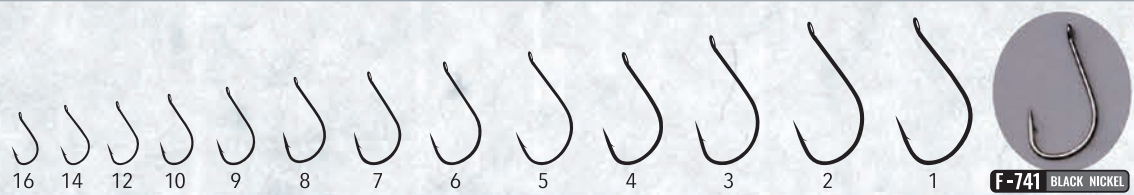

KEIRYU RINGED F-741 BLACK NICKEL