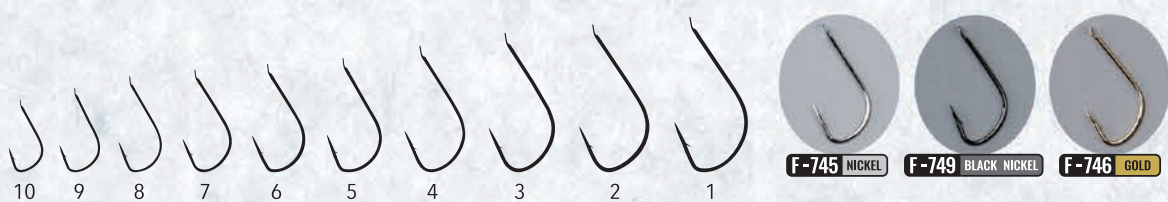

YAMAME F-745 NICKEL F-749 BLACK NICKEL F-746 GOLD