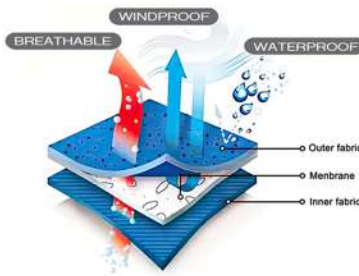

“MADEIRA”
FW1

NAVY

NY